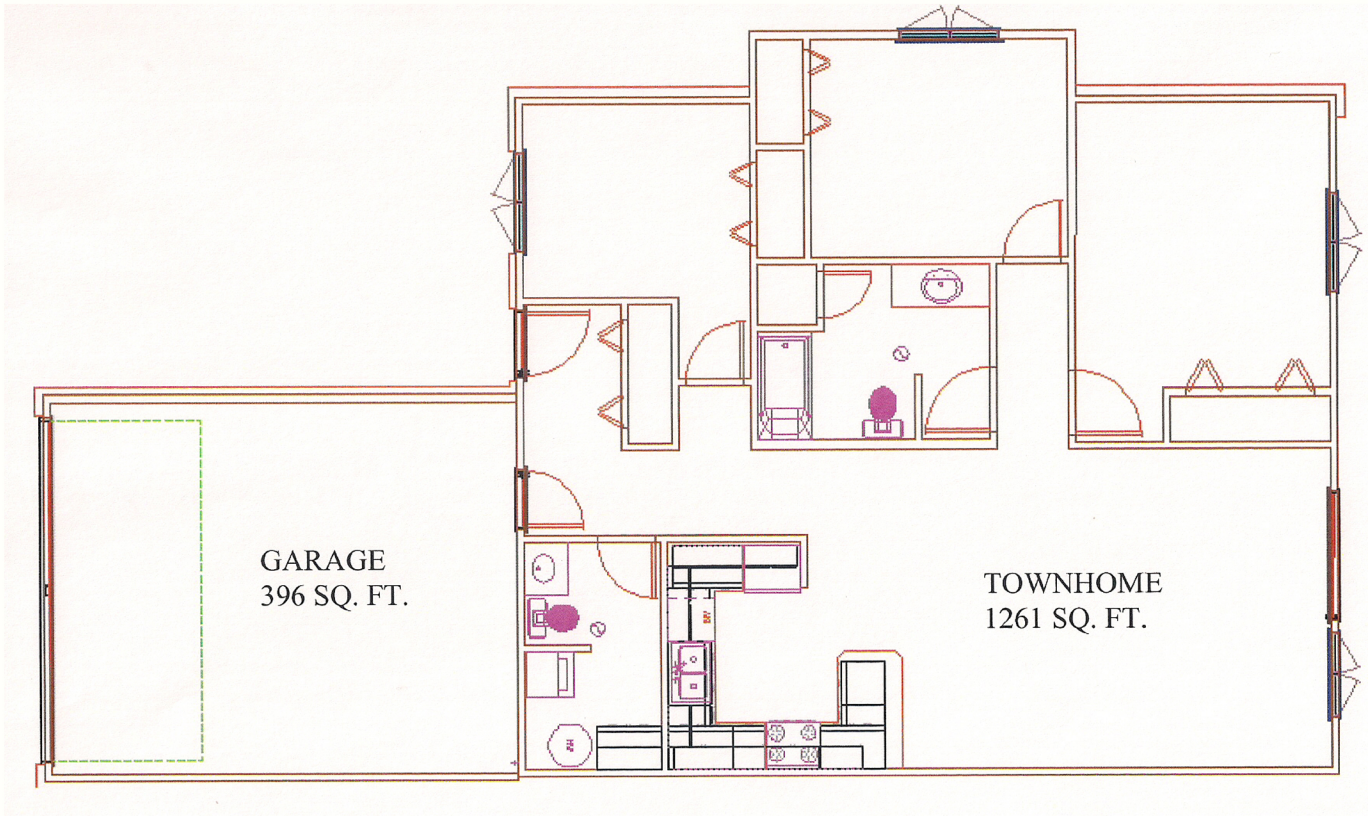

3 BEDROOM FLOORPLAN

3 Bedrooms, 1.5 Bathrooms

FEATURES AND DETAILS

Living Room: 16' x 20'

Kitchen: 10' 8" x 10' 8"

Master Bedroom: 16' x 12'

Bedroom: 10' 8" x 12'

Bedroom: 8' x 8' 11"

Entry Closet

Laundry Room

Appliances included

No smoking

No pets