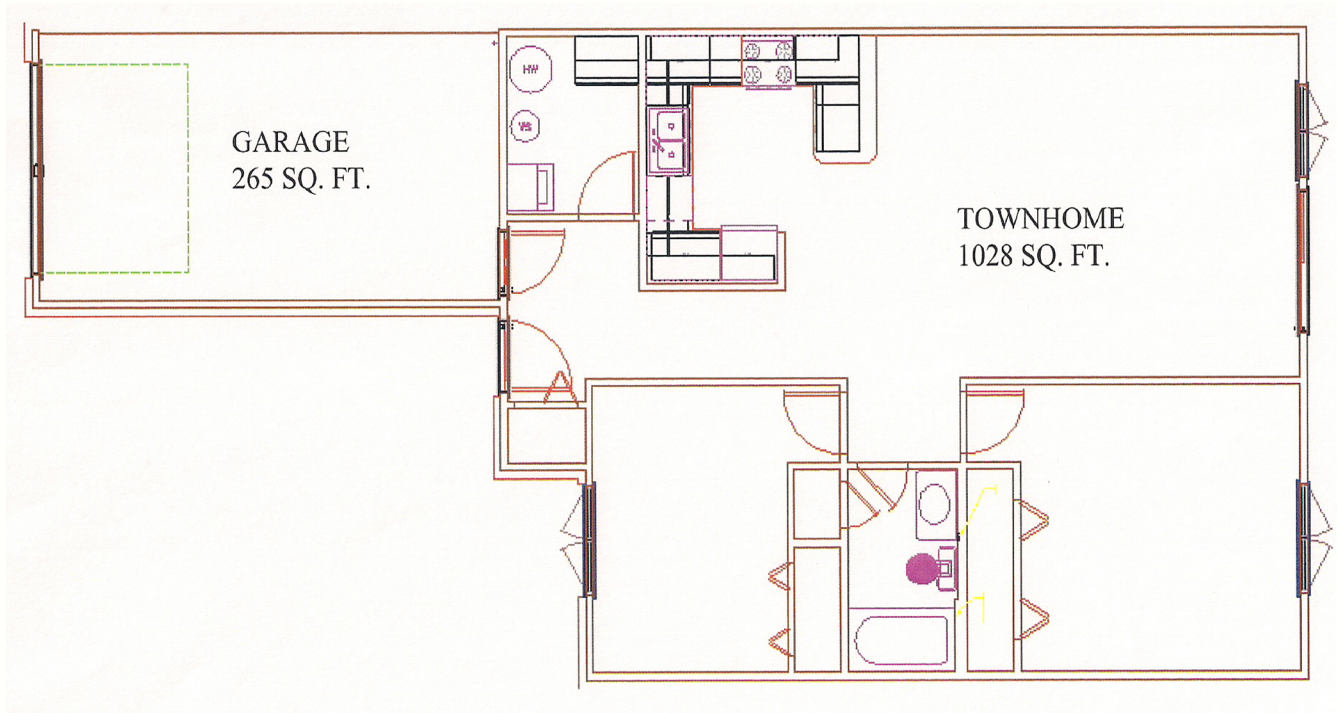

# 2 BEDROOM FLOORPLAN

2 Bedrooms, 1 Bath

---

## FEATURES AND DETAILS

Living Room: 16' x 20'

Kitchen: 10' 8" x 10' 8"

Master Bedroom: 12' x 12'

Bedroom: 12' x 9' 8"

Entry Closet

Laundry Room

Appliances included